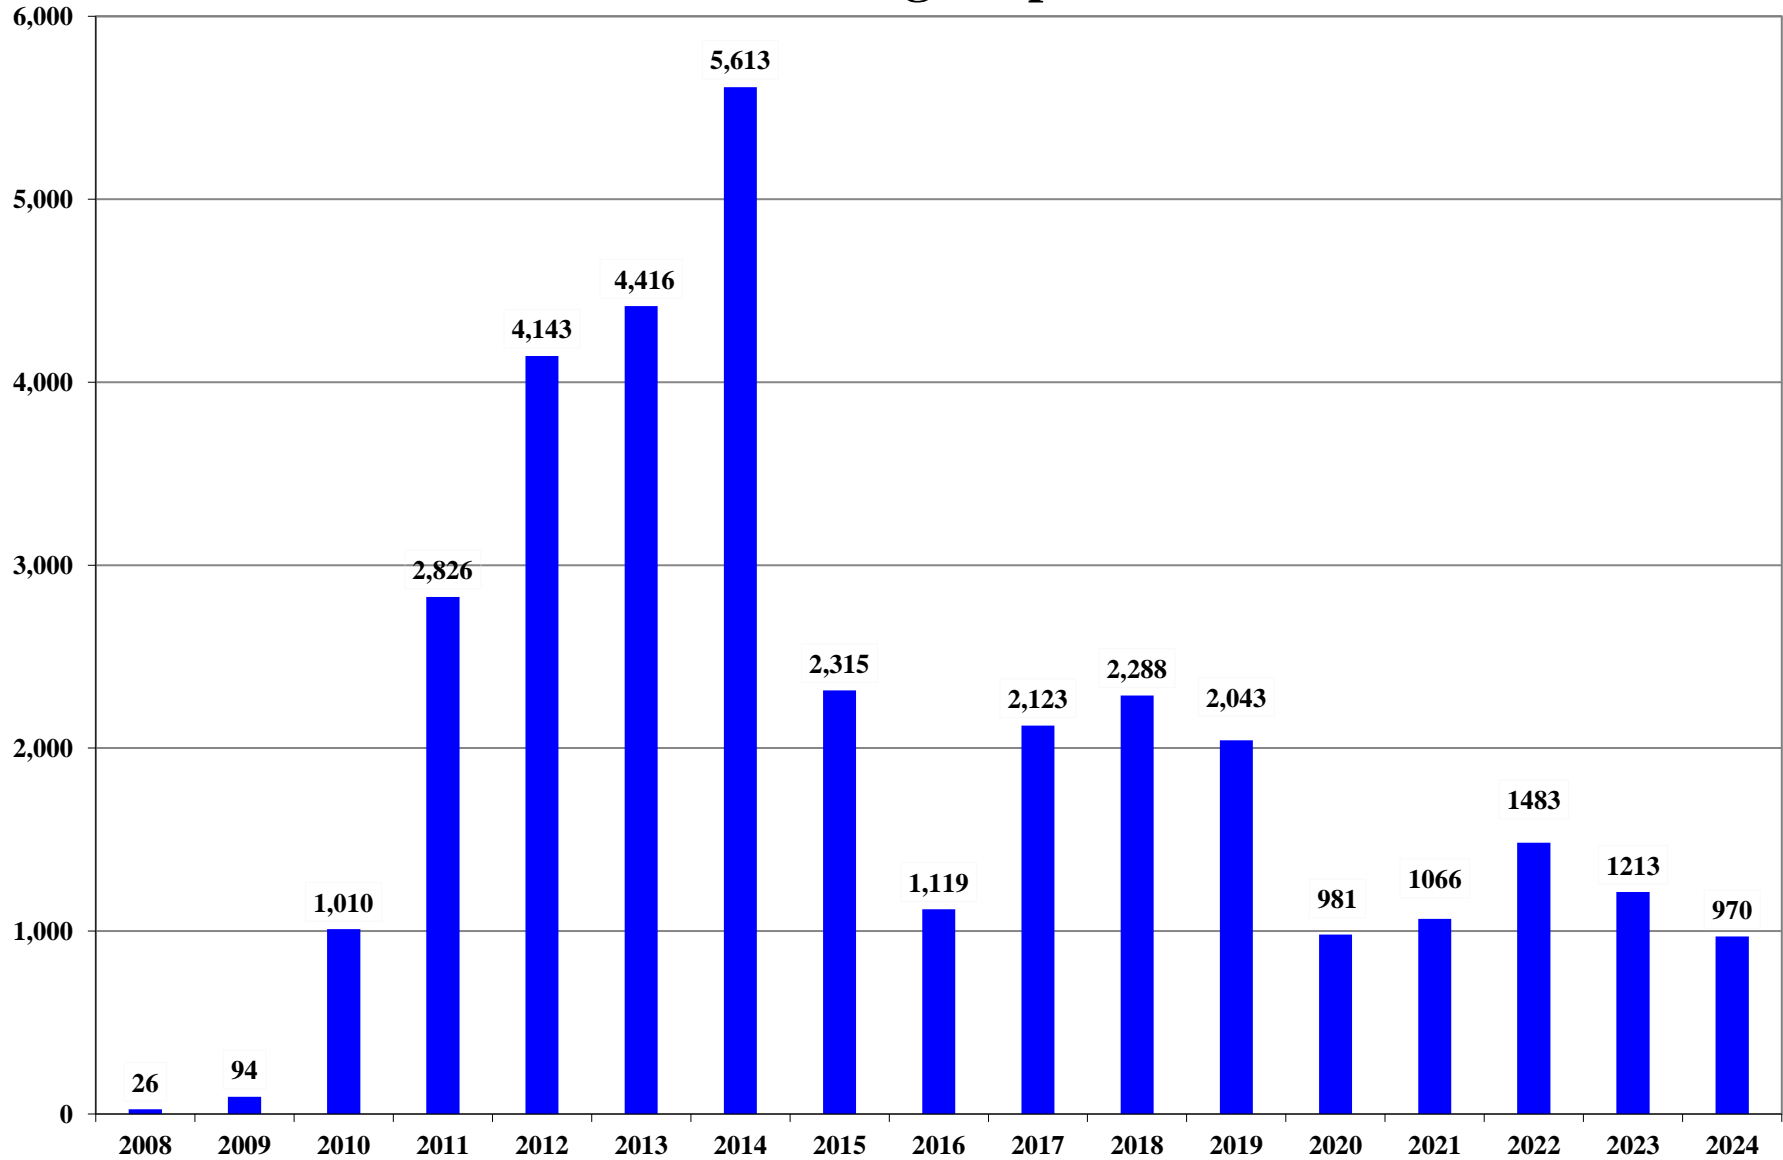

Texas Eagle Ford Shale Drilling Permits Issued 2008 through September 2024

10/29/2024

Source: Texas Railroad Commission DrillingPermitQuery(Includes New Drill & ReEnter Permits)