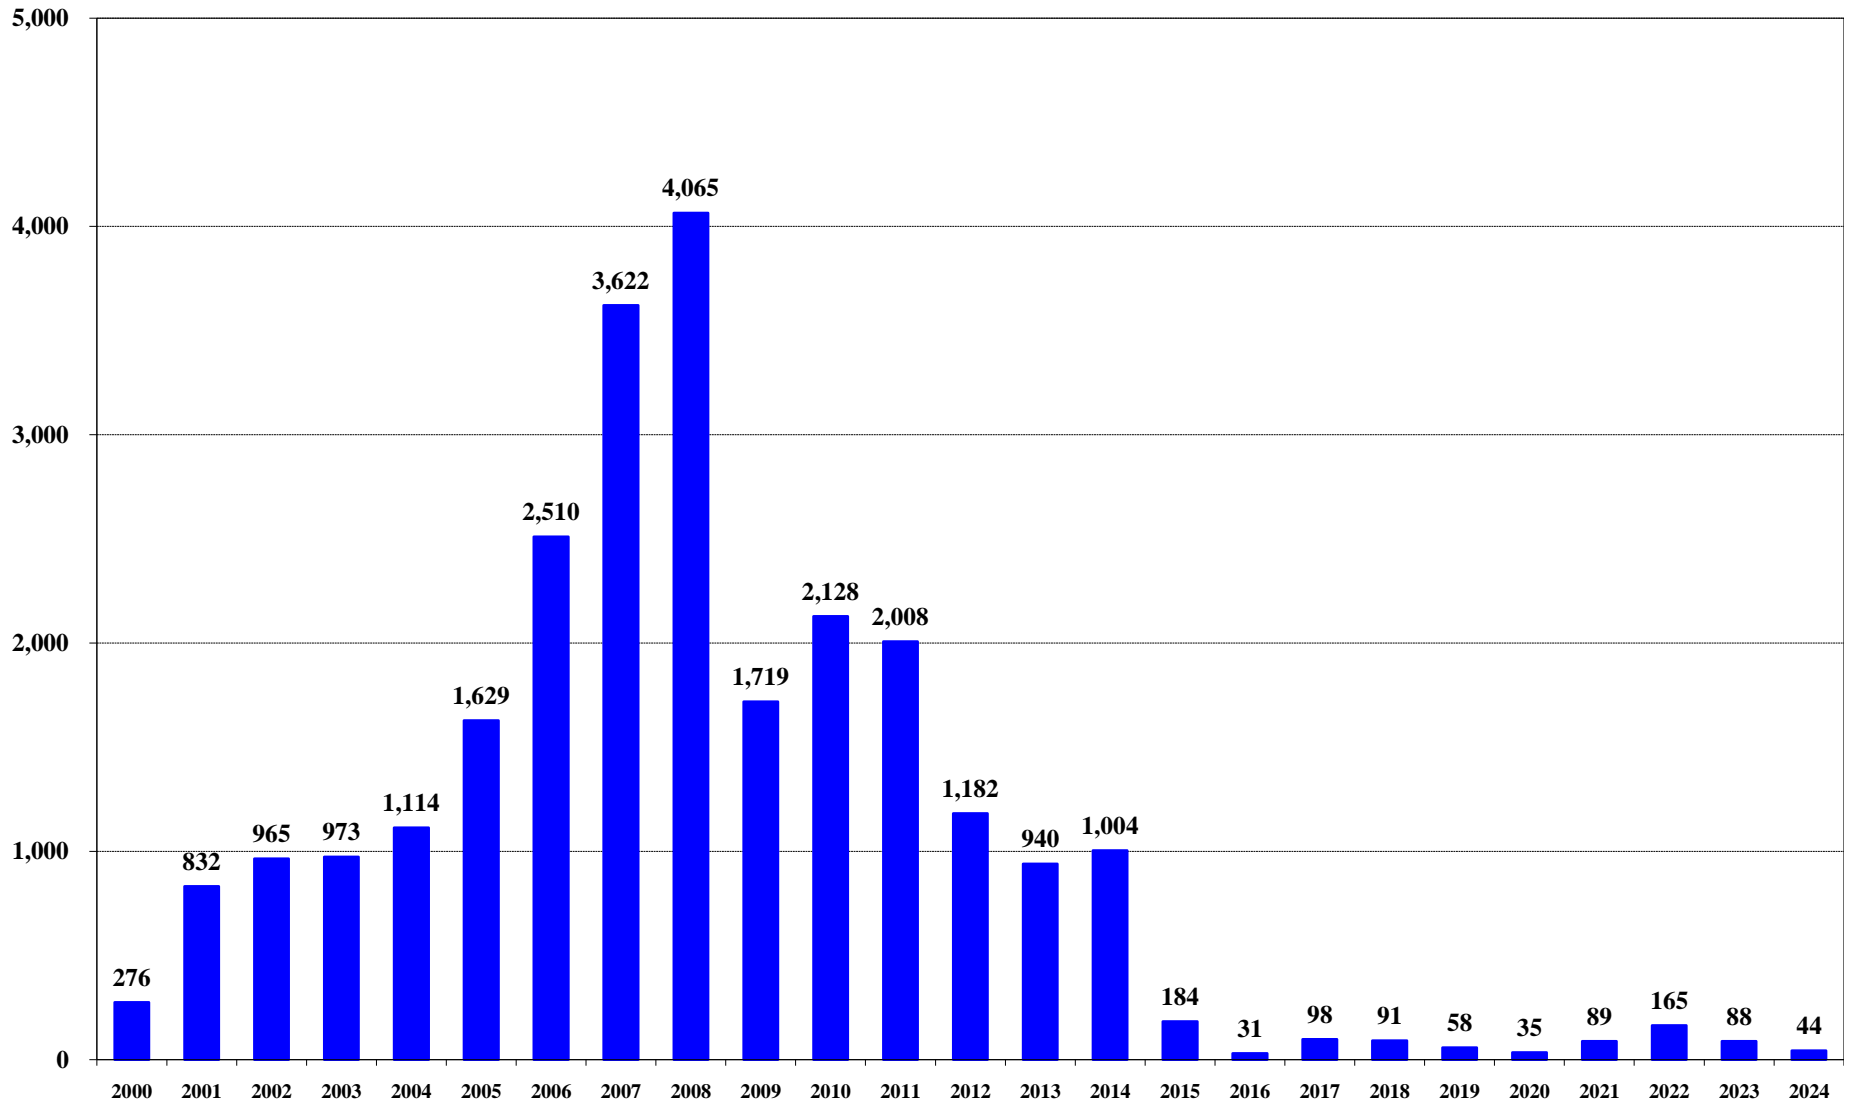

Texas Newark, East (Barnett Shale) Drilling Permits Issued 2000 through September 2024

10/29/2024

Source: Texas Railroad Commission Drilling Permit Query (Includes New Drill & ReEnter Permits)